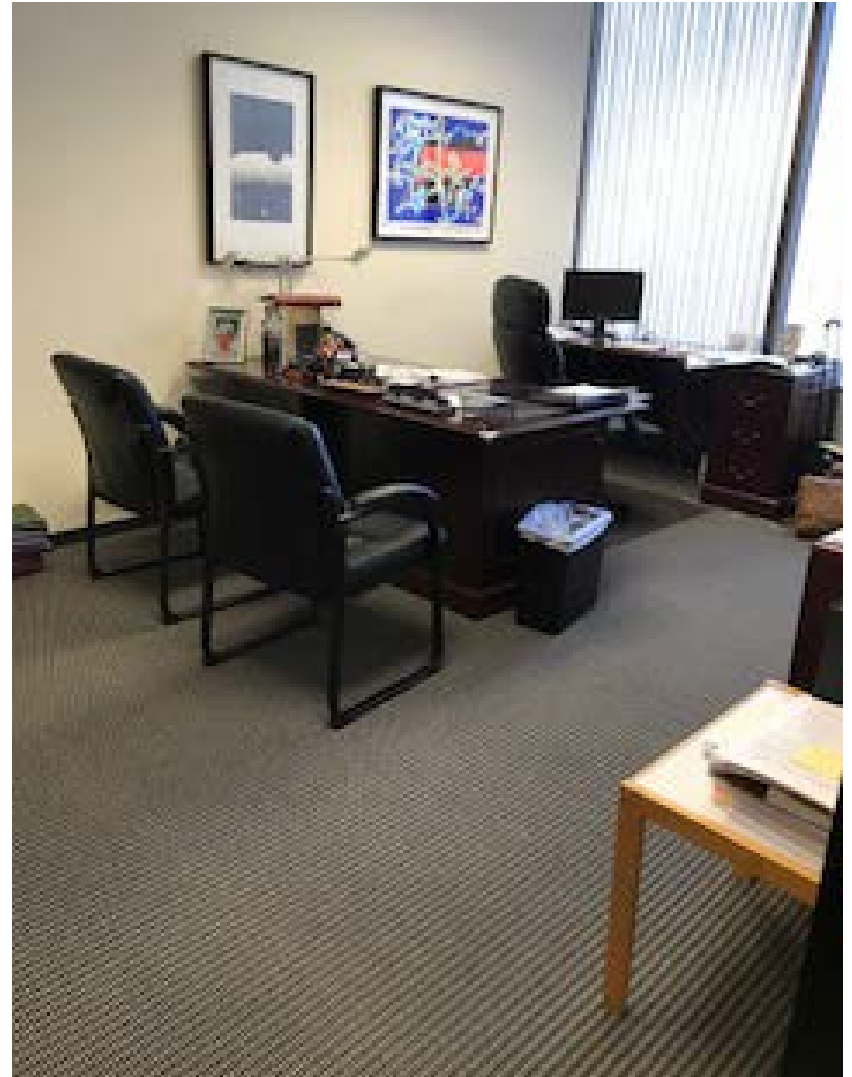

110 West A Street Suite 950

Office Sublease

HUGHESMARINO

Building Information

Address: 110 West A Street, Suite 950, San Diego, CA 92101

Available: Up to 3 Offices and 2 Secretarial Stations

Asking Rate: Negotiable

Available: Immediately

Highlights

- Up to two partner sized offices available
- One associate office available
- Up to two secretarial station available
- Shared use of file room, conference room, and kitchen
- Available furnished
- Convenient location to courthouse and easy freeway access
- Two to three parking spaces available